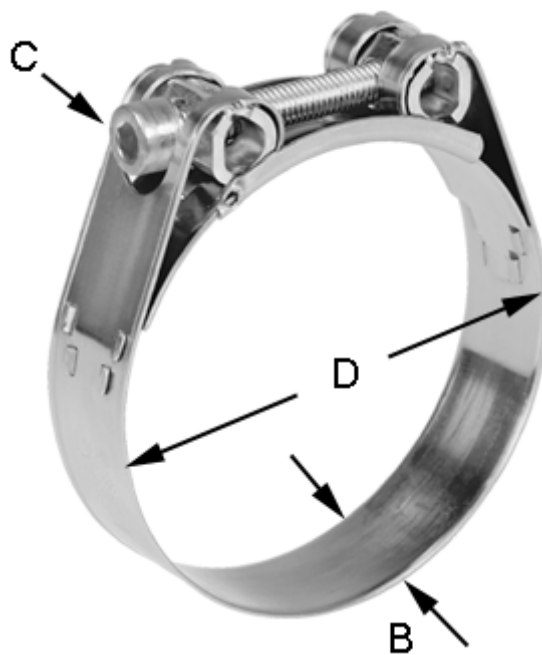

Article number: 025917205066

Description: Heavy Duty Clamp GBS M 66/20 W5 ISK STC

Measures

C (screw type) = ISK
Diameter D = 63-68
Width B = 20